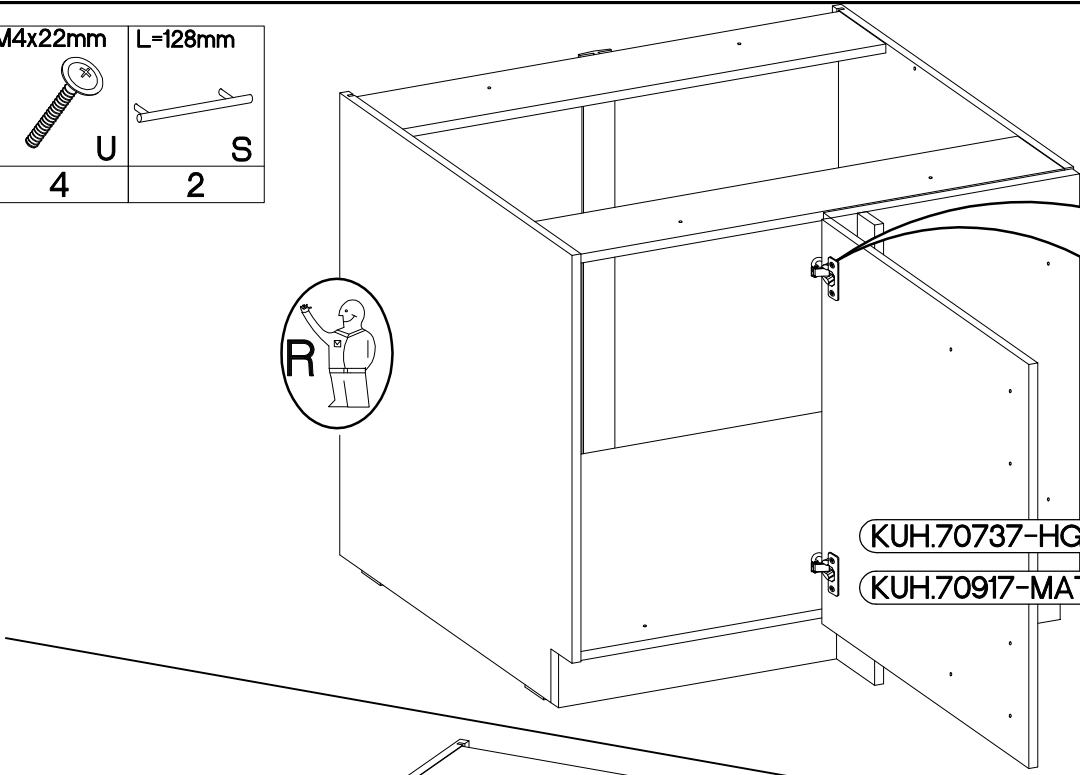

VARIANT HIGH GLOSS

4

5

	
†35/90° †3.5x13mm	
HG6	P5
2	4

6

M4x22mm	L=128mm
	
U	S
4	2

KUH.70737-HG  
KUH.70917-MAT

KUH.70737-HG  
KUH.70917-MAT