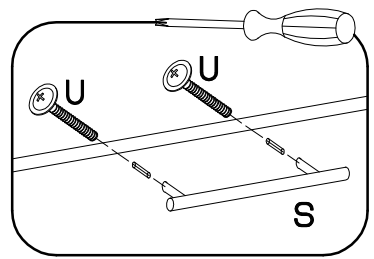

VARIANT HIGH GLOSS

4

5

	
†35/90° †3.5x13mm	
HG6	P5
2	4

6

M4x22mm	L=128mm
	
U	S
4	2

KUH.70737-HG  
KUH.70917-MAT

KUH.70737-HG  
KUH.70917-MAT