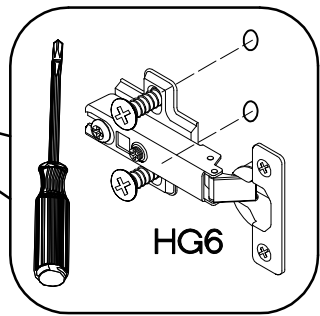

VARIANT HIGH GLOSS

4

5

	
†35/90° †3.5x13mm	
HG6	P5
2	4

6

M4x22mm	L=128mm
	
U	S
4	2

KUH.70737-HG  
KUH.70917-MAT

KUH.70737-HG  
KUH.70917-MAT