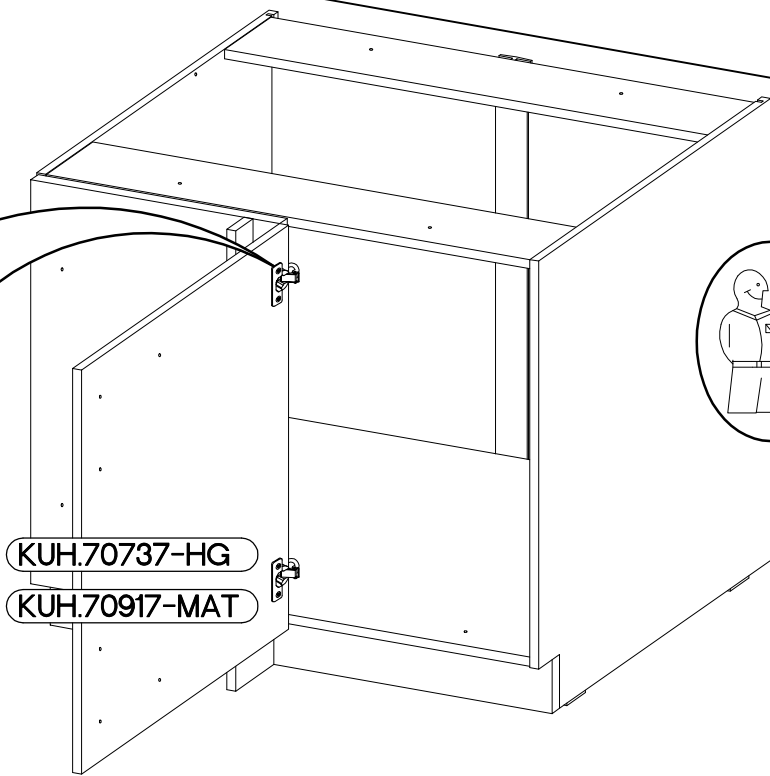

VARIANT HIGH GLOSS

4

5

	
†35/90° †3.5x13mm	
HG6	P5
2	4

6

M4x22mm	L=128mm
	
U	S
4	2

KUH.70737-HG  
KUH.70917-MAT

KUH.70737-HG  
KUH.70917-MAT