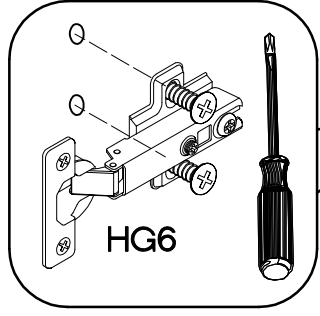

VARIANT HIGH GLOSS

4

5

	
†35/90° †3.5x13mm	
HG6	P5
2	4

6

M4x22mm	L=128mm
	
U	S
4	2

KUH.70737-HG  
KUH.70917-MAT

KUH.70737-HG  
KUH.70917-MAT